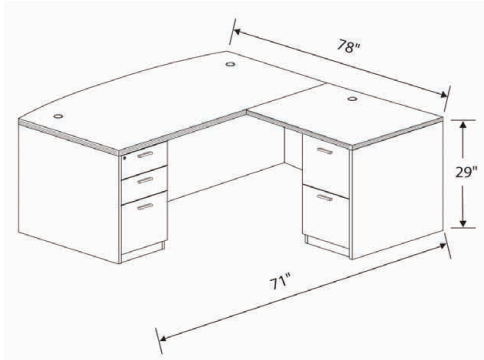

Bow Desk with Double Full Pedestals

Product Code

BD7178P-2

	D	W	H
desk	36/41"	71"	29"
return	23.75"	42"	29"
2b1f ped	22"	15.5"	28"
1f1f ped	22"	15.5"	28"