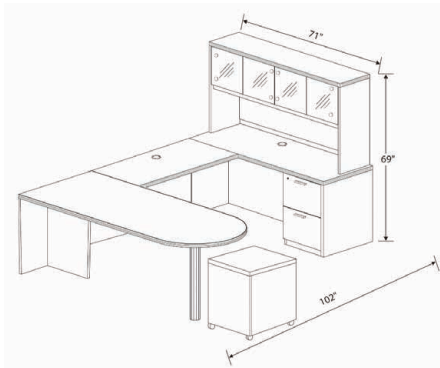

D-top U-Desk with Full Pedestal + Mobile Pedestal + Hutch

Product Code

UDDH71102P-2

	D	W	H
desk	30.25"	71"	29"
bridge	23.75"	48"	29"
credenza	23.75"	71"	29"
1f1f ped	22"	15.5"	28"
1b1f mobile	22"	15.5"	23.5"
hutch	16"	70.5"	40"

*Hutch Laminate and Glass Doors Optional