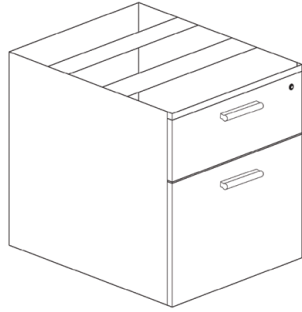

**Box File Suspended Pedestal
Assembled**

Product Code	D	W	H
BF20	18"	15.5"	20"
BF24	22"	15.5"	20"