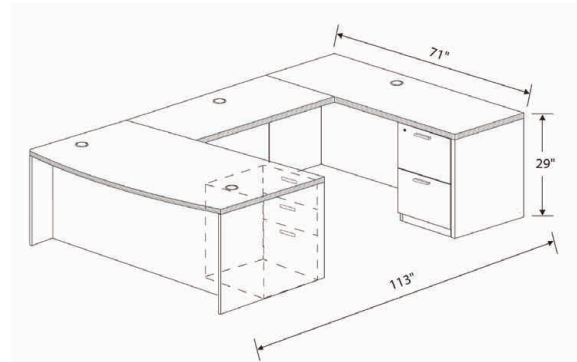

U-Bow Desk with Full Pedestals

Product Code

UD71108P-2

	D	W	H
desk	36/41"	71"	29"
bridge	23.75"	48"	29"
credenza	23.75"	71"	29"
2b1f ped	22"	15.5"	28"
1f1f ped	22"	15.5"	28"