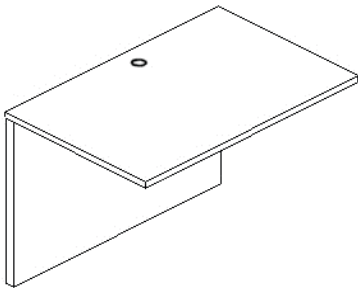

Bridge Shell

Product Code	D	W	H
B2436	23.75"	36"	29"
B2442	23.75"	42"	29"
B2448	23.75"	48"	29"