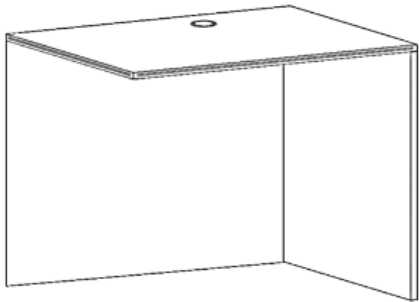

Return Shell

Product Code	D	W	H
R2040	20"	40"	29"
R2442	24"	42"	29"
R2448	24"	48"	29"