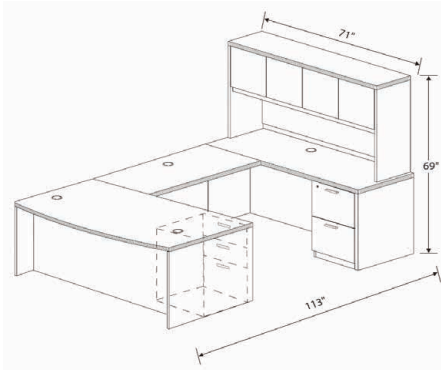

U-Desk with Full Pedestals + Hutch

Product Code

UBDH71108P-3

	D	W	H
desk	36/71"	71"	29"
bridge	23.75"	48"	29"
hutch	16"	70.5"	40"
credenza	23.75"	71"	29"
2b1f ped	22"	15.5"	28"
1flf ped	22"	15.5"	28"

*Hutch, Laminate and Glass Doors Optional