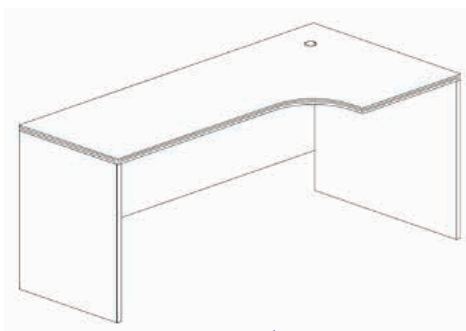

Extended Corner Desk Shell

Product Code	D	W	H
CC71R	24/36"	24"	71"
CC71L	24/36"	24"	71"