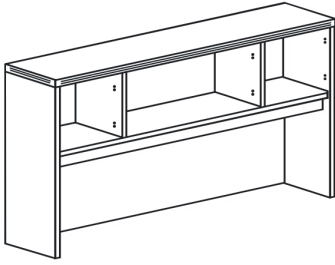

Open Hutch For Desk Or Credenza Top

Product Code	D	W	H
OH36	16"	34.25"	40"
OH66	16"	66.25"	40"
OH71	16"	70.25"	40"