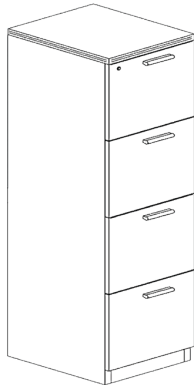

4 Drawer Verticle File