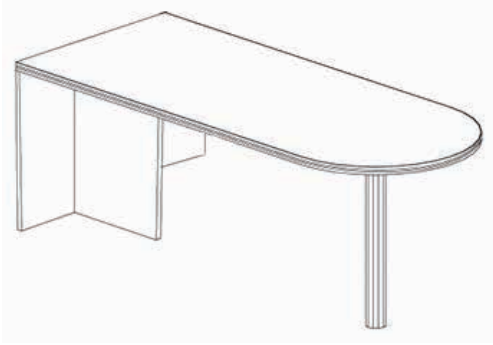

Product Code	D	W	H
D2448	24"	48"	29"
D3048	30"	48"	29"
D3060	30"	60"	29"
D3066	30"	66"	29"
D3071	30"	71"	29"
D3671	36"	71"	29"

Bow Desk Shell

Product Code	D	W	H
DB3671	36/41"	71"	29"

D-Top Desk Shell

Product Code	D	W	H
DT3071	30"	71"	29"
DT3671	36"	71"	29"