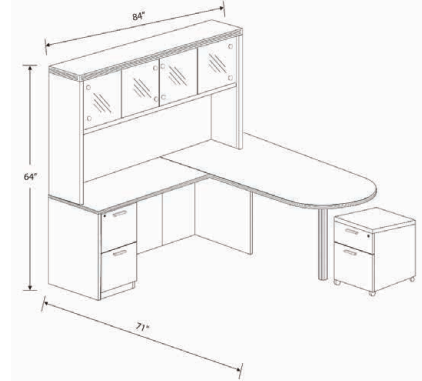

D-top Desk with Full + Mobile Pedestal + Hutch

Product Code

LDDH7174P-2

	D	W	H
desk	36/41"	71"	29"
return	23.75"	42"	29"
1f1f ped	22"	15.5"	28"
1b1f mobile	22"	15.5"	23.5"
hutch	16"	70.5"	40"

*Hutch Laminate and Glass Doors Optional