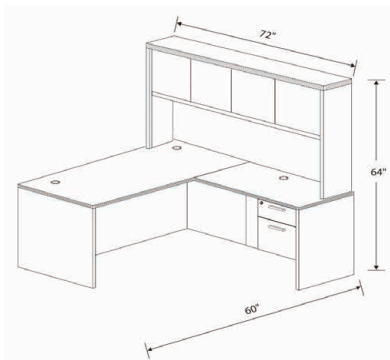

D-top Desk with Full + Mobile Pedestal

Product Code

LDD7172P-1

	D	W	H
desk	30.25"	71"	29"
return	23.75"	42"	29"
2b1f ped	22"	15.5"	28"
1b1f mobile	22"	15.5"	23.5"

L-Desk with Suspended Pedestal + Hutch

Product Code