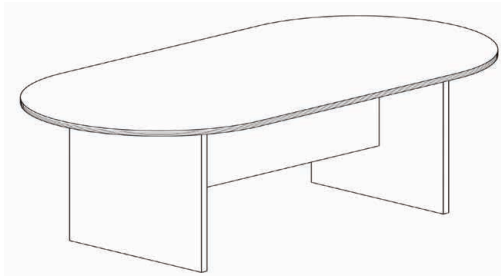

4 Drawer Lateral File

Product Code	D	W	H
L36DR4	22.5"	34.5"	54"

Round Meeting Tables

Product Code	D	W	H
RT36	36"	36"	29"
RT42	42"	42"	29"
RT48	48"	48"	29"

Racetrack Conference Table

Product Code	D	W	H
CT71	35.75"	71"	29"
CT96	42"	96"	29"