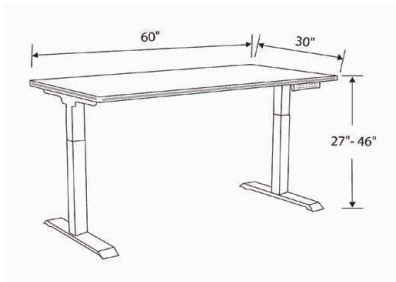

**30"x60" Fluted
Top w/ Silver Base**

Product Code	D	W	H
IS3060.WN.F.NG	30"	60"	27-46"
IS3060.SG.F.NG			
IS3060.WHT.F.NG			
IS3060.BLK.F.NG