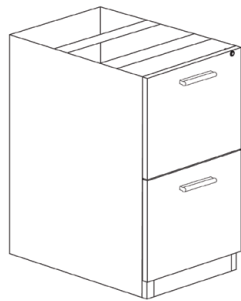

**File File Pedestal
Assembled**

Product Code	D	W	H
FF24	22"	15.5"	28"