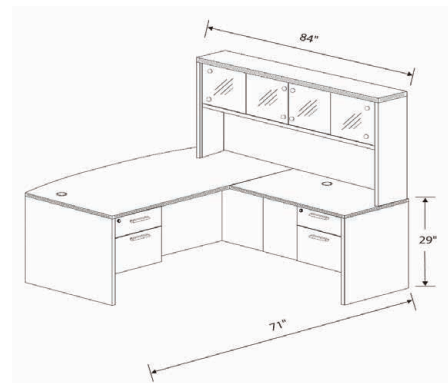

L-Bow Desk with Double Suspended Pedestals + Hutch

Product Code

BDH7184P-2

	D	W	H
desk	36/41"	71"	29"
return	23.75"	48"	29"
1b1f ped	22"	15.5"	20"
1b1f ped	22"	15.5"	20"
hutch	16"	70.5"	40"

*Hutch Laminate and Glass Doors Optional