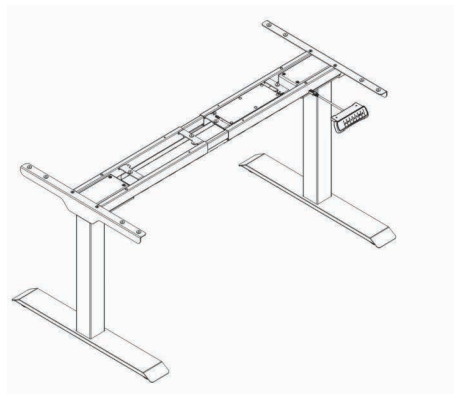

Height Adjustable Base

Product Code	D	W	H
K-240.BLK .WHT .SLV			27-46"