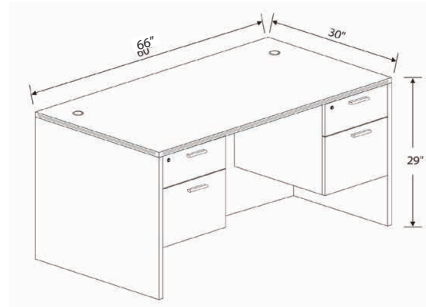

Desk with Double Suspended Pedestals

Product Code
D3060P-1

	D	W	H
desk	30.25"	66"	29"
1b1f ped	22"	15.5"	20"
1b1f ped	22"	15.5"	20"