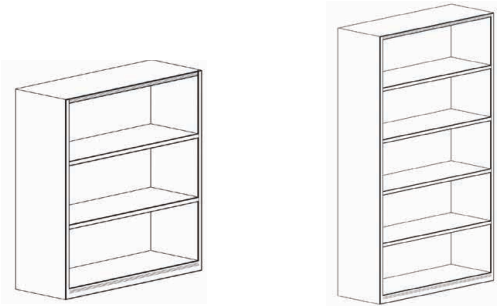

Product Code	D	W	H
L30	22.5"	30.5"	29"
L36	22.5"	34.5"	29"

**2 Door Storage Cabinet
Assembled**

Product Code	D	W	H
SC36	22.5"	34.5"	29"

Multi-File Lateral File

Product Code	D	W	H
MFL	22.5"	30.5"	29"

Bookcases