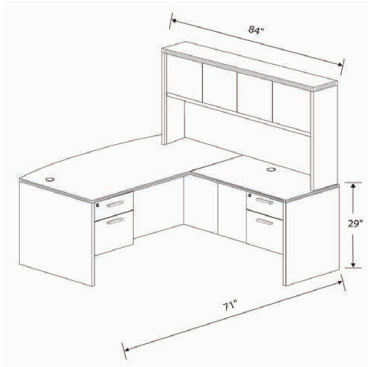

L-Bow Desk with Double Suspended Pedestals + Hutch

Product Code

BDH7184P-1

	D	W	H
desk	36/41"	71"	29"
return	23.75"	48"	29"
1b1f ped	22"	15.5"	20"
1b1f ped	22"	15.5"	20"
hutch	16"	70.5"	40"

*Hutch Laminate and Glass Doors Optional