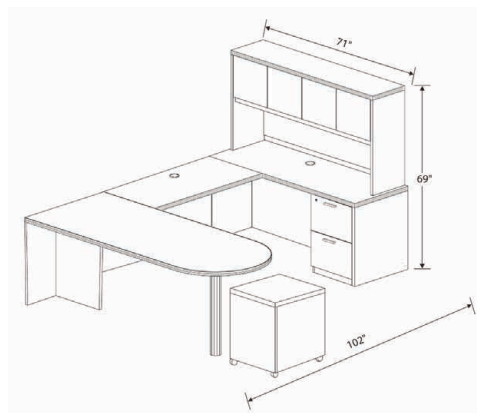

D-top U-Desk with Full Pedestal + Mobile Pedestal + Hutch

Product Code

UDDH71102P-1

	D	W	H
desk	30.25"	71"	29"
bridge	23.75"	48"	29"
credenza	23.75"	71"	29"
1f1f ped	22"	15.5"	28"
1b1f mobile	22"	15.5"	23.5"
hutch	16"	70.5"	40"

*Hutch Laminate and Glass Doors Optional