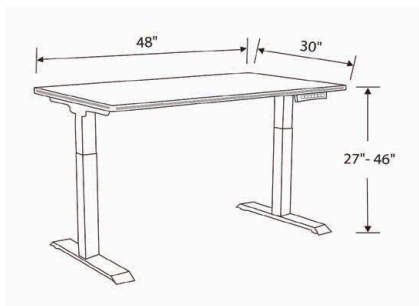

**30"x48" Fluted
Top w/ Silver Base**

Product Code	D	W	H
IS3048.WN.F.NG	30"	48"	27-46"
IS3048.SG.F.NG			
IS3048.WHT.F.NG			
IS3048.BLK.F.NG