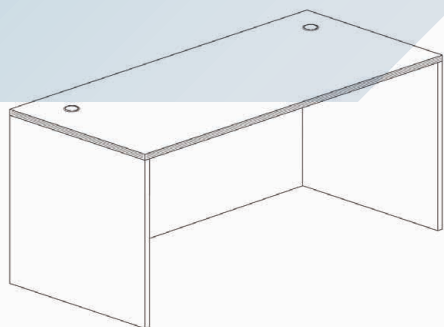

Product Code	D	W	H
D2448	24"	48"	29"
D3048	30"	48"	29"
D3060	30"	60"	29"
D3066	30"	66"	29"
D3071	30"	71"	29"
D3671	36"	71"	29"

Bow Desk Shell

Product Code	D	W	H
DB3671	36/41"	71"	29"

D-Top Desk Shell

Product Code	D	W	H
DT3071	30"	71"	29"
DT3671	36"	71"	29"