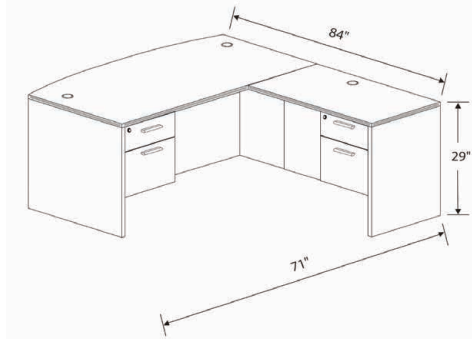

Bow Desk with Double Suspended Pedestals

Product Code
BD7184P-1

	D	W	H
desk	36/41"	71"	29"
return	23.75"	48"	29"
1b1f ped	22"	15.5"	20"
1b1f ped	22"	15.5"	20"