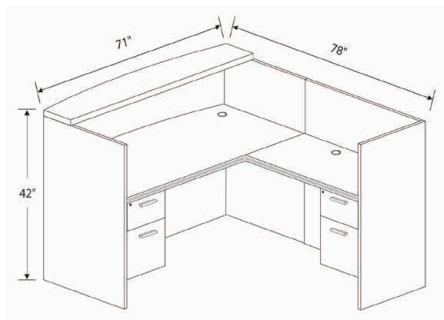

L-Reception Desk with Double Suspended Pedestals

Product Code

RD7172P-1

	D	W	H
desk	30/36"	71"	29/42"
return	23.75"	42"	29"
1b1f ped	22"	15.5"	20"
1b1f ped	22"	15.5"	20"