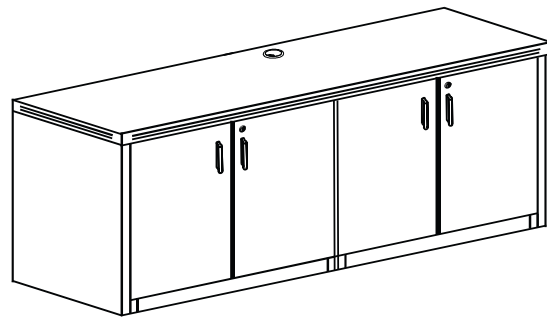

Credenza with Double Storage

Product Code	D	W	H
C2471P-6	23.75"	71"	29"

*Hutch, Laminate and Glass Doors Optional