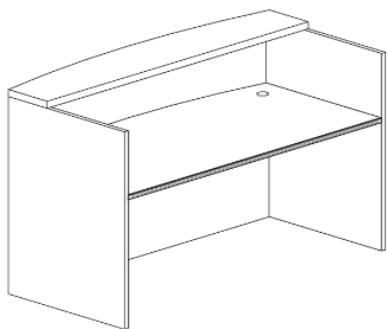

Reception Desk Shell

Product Code	D	W	H
RD3071	30/36"	71"	29/42"