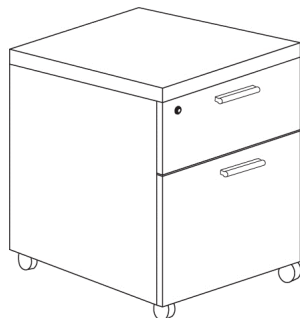

**Mobile Box File Pedestal
Assembled**

Product Code	D	W	H
MBF24	22"	15.5"	23.5"