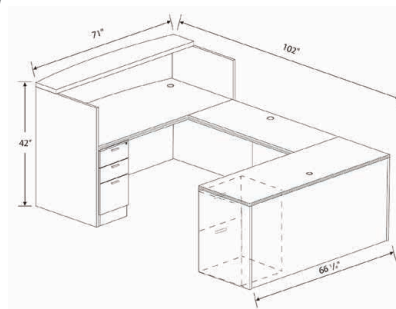

U-Reception Desk with Double Full Pedestals

Product Code

URD71102P-1

	D	W	H
desk	30.25"	71"	29/42"
bridge	23.75"	48"	29"
credenza	23.75"	71"	29"
2b1f ped	22"	15.5"	28"
1f1f ped	22"	15.5"	28"