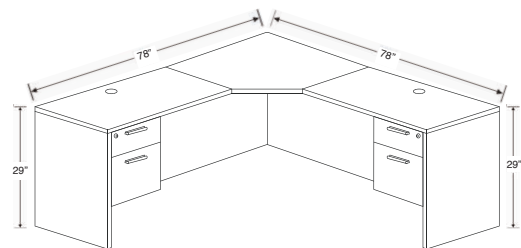

Corner Desk with Double Suspended Pedestals

Product Code

UBDH71108P-3

	D	W	H
R2442	20"	40"	29"
R2442	24"	42"	29"
CR36	36"	36"	29"
BF20	18"	15.5"	20"
BF20	18"	15.5"	20"