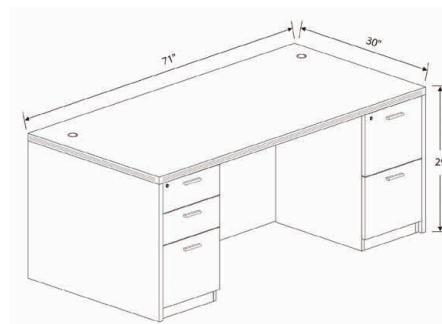

Desk with Double Full Pedestals

Product Code
D3071P-3

	D	W	H
desk	30.25"	71"	29"
2b1f ped	22"	15.5"	28"
1f1f ped	22"	15.5"	28"