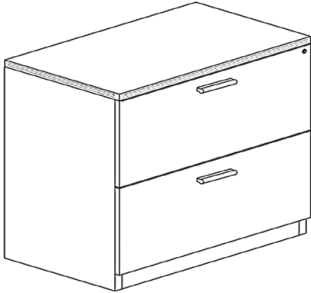

Product Code	D	W	H
BBF24	22"	15.5"	28"

**File File Pedestal
Assembled**

Product Code	D	W	H
FF24	22"	15.5"	28"

**Mobile Box File Pedestal
Assembled**

Product Code	D	W	H
MBF24	22"	15.5"	23.5"

**2 Drawer Lateral File
Assembled**