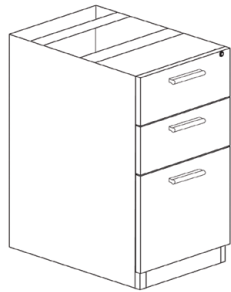

**Box Box File Pedestal
Assembled**

Product Code	D	W	H
BBF24	22"	15.5"	28"