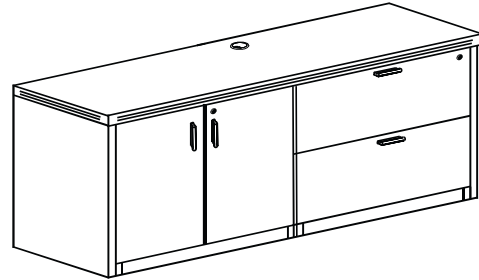

Credenza With Lateral and Storage

Product Code	D	W	H
C2471P-5	23.75"	71"	29"