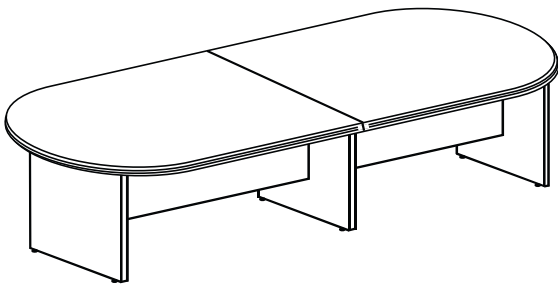

Racetrack Conference Table

Product Code	D	W	H
CT120	48"	120"	29"
CT144	48"	144"	29"

ROUND TABLE SEATING GUIDE

PRODUCT CODE	SEATS	ROOM NEEDED
RT36	3-4 people	10' x 10'
RT42	4-5 people	11' x 11'
RT48	5-6 people	12' x 12'

CONFERENCE TABLE SEATING GUIDE

PRODUCT CODE	SEATS	ROOM NEEDED
CT71	6 people	12' x 9'
CT96	6-8 people	14' x 19.5'
CT120	8 people	16' x 10'
CT144	10 people	18' x 10'