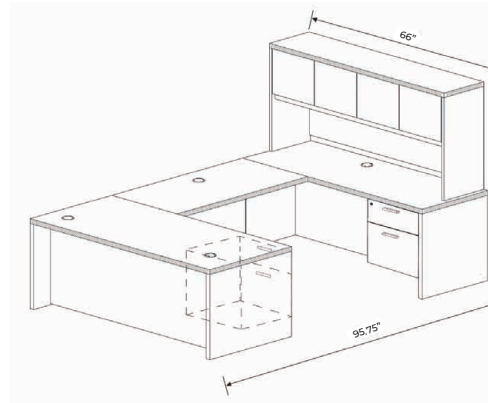

U-Desk with Double Suspended Pedestals + Hutch

Product Code

UDH6696P-1

	D	W	H
desk	30"	66"	29"
bridge	23.75"	42"	29"
hutch	23.75"	42"	29"
credenza	24"	66"	29"
1b1f ped	22"	15.5"	20"
1b1f ped	22"	15.5"	20"

*Hutch, Laminate and Glass Doors Optional