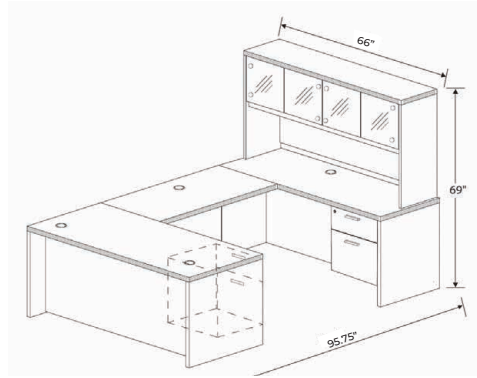

U-Desk with Double Suspended Pedestals + Hutch

Product Code

UDDH71102P-1

	D	W	H
desk	30.25"	71"	29"
bridge	23.75"	48"	29"
credenza	23.75"	71"	29"
1flf ped	22"	15.5"	28"
1b1f mobile	22"	15.5"	23.5"
hutch	16"	70.5"	40"

*Hutch, Laminate and Glass Doors Optional