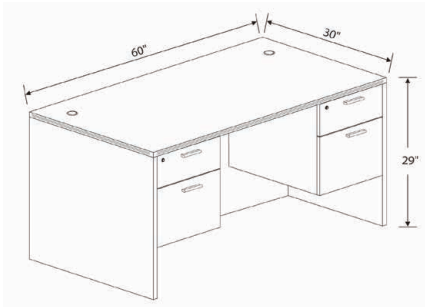

Desk with Double Suspended Pedestals

Product Code
D3066P-1

	D	W	H
desk	30.25"	60.25"	29"
1b1f ped	22"	15.5"	20"
1b1f ped	22"	15.5"	20"