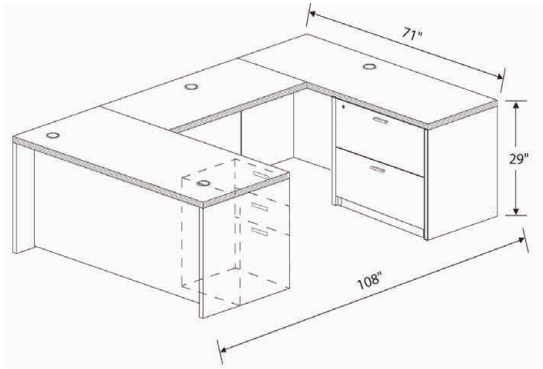

U- Desk with Full Pedestal + Lateral File

Product Code

UD71108P-3

	D	W	H
desk	35.75"	71"	29"
bridge	23.75"	48"	29"
credenza	23.75"	71"	29"
1f1f ped	22"	15.5"	28"
lateral file	22.5"	30.5"	29"