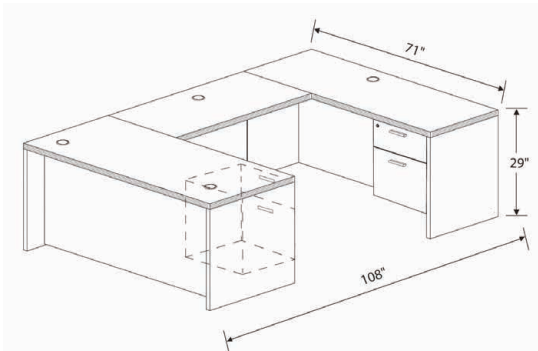

U-Desk with Double Suspended Pedestals

Product Code

UD71108P-1

	D	W	H
desk	36.75"	71"	29"
bridge	23.75"	48"	29"
credenza	23.75"	71"	29"
1b1f ped	22"	15.5"	20"
1b1f ped	22"	15.5"	20"