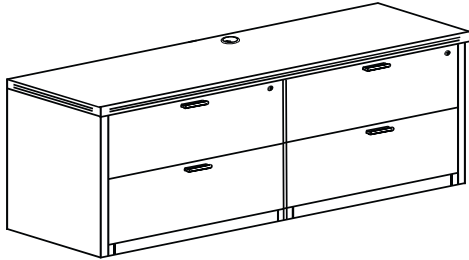

Credenza With Double Lateral Files

Product Code	D	W	H
C2471P-4	23.75"	71"	29"