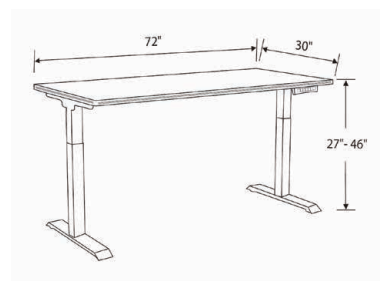

**30"x72" Fluted
Top w/ White Base**

Product Code	D	W	H
IW3072.WN.F.NG	30"	72"	27-46"
IW3072.SG.F.NG			
IW3072.WHT.F.NG			
IW3072.BLK.F.NG