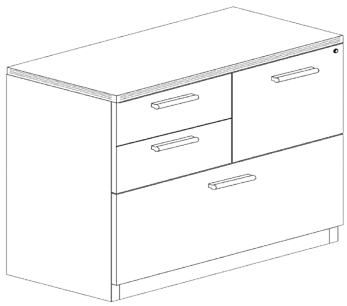

Multi-File Lateral File

Product Code	D	W	H
MFL	22.5"	30.5"	29"