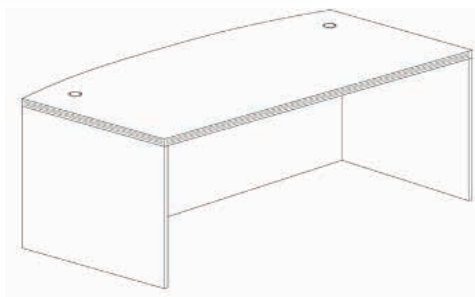

Product Code	D	W	H
D2448	24"	48"	29"
D3048	30"	48"	29"
D3060	30"	60"	29"
D3066	30"	66"	29"
D3071	30"	71"	29"
D3671	36"	71"	29"

Bow Desk Shell

Product Code	D	W	H
DB3671	36/41"	71"	29"

D-Top Desk Shell

Product Code	D	W	H
DT3071	30"	71"	29"
DT3671	36"	71"	29"