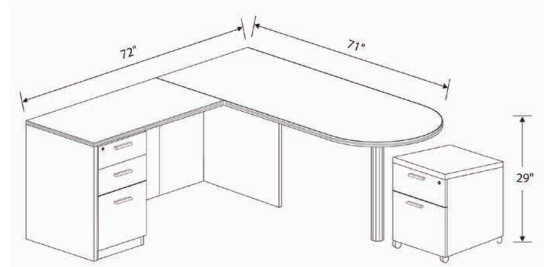

D-top Desk with Full + Mobile Pedestal

Product Code

LDD7172P-1

	D	W	H
desk	30.25"	71"	29"
return	23.75"	42"	29"
2b1f ped	22"	15.5"	28"
1b1f mobile	22"	15.5"	23.5"