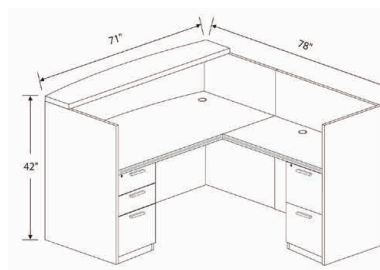

L-Reception Desk with Double Full Pedestals

Product Code

RD7172P-2

	D	W	H
desk	30/36"	71"	29/42"
return	23.75"	42"	29"
2b1f ped	22"	15.5"	28"
1f1f ped	22"	15.5"	28"