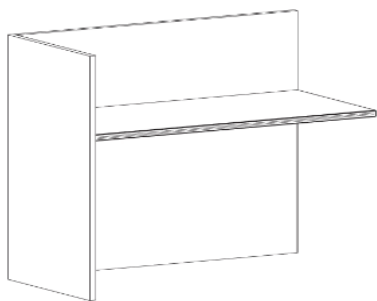

Reception Return Shell

Product Code	D	W	H
RR2442	23.75"	42"	29/42"