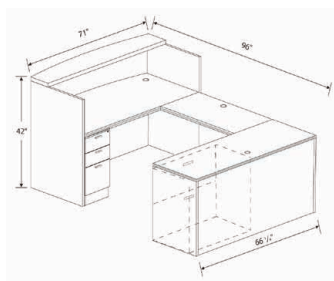

U-Reception Desk with Full Pedestal + Lateral File

Product Code

URD7196P-2

	D	W	H
desk	30.25"	71"	29/42"
bridge	23.75"	42"	29"
credenza	23.75"	71"	29"
2b1f ped	22"	15.5"	28"
lateral file	22.5"	30.5"	29"