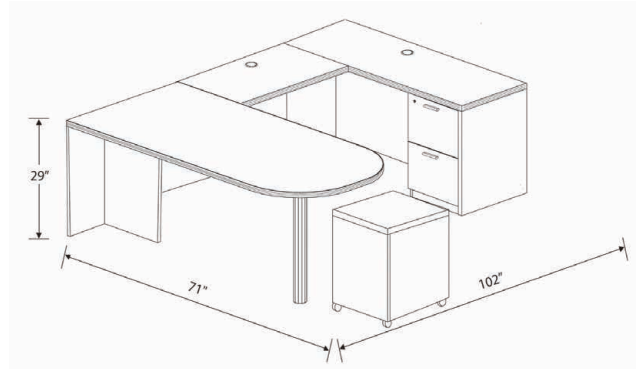

U- Desk with Full Pedestal + Lateral File

Product Code

UD71108P-3

	D	W	H
desk	35.75"	71"	29"
bridge	23.75"	48"	29"
credenza	23.75"	71"	29"
1f1f ped	22"	15.5"	28"
lateral file	22.5"	30.5"	29"

D-top U-Desk with Full Pedestal + Mobile Pedestal