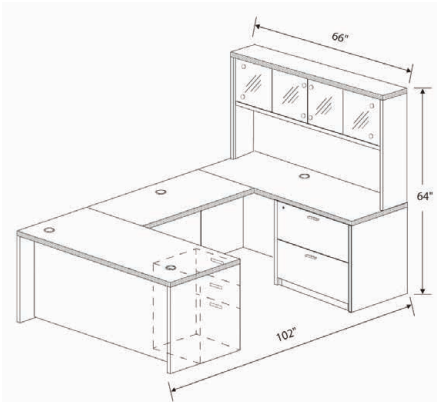

Product Code	D	W	H
UDH66102P-6			
desk	30.25"	66.25"	29"
bridge	23.75"	48"	29"
hutch	16"	65.75"	40"
credenza	23.75"	66.25"	29"
2b1f ped	22"	15.5"	28"
lateral file	22.5"	30.5"	29"

Credenza with Double Storage