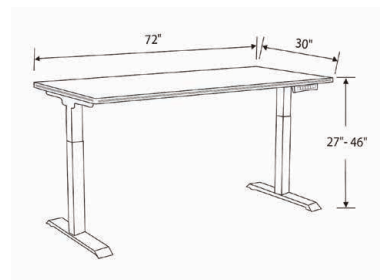

**30"x72" Fluted
Top w/ Silver Base**

Product Code	D	W	H
IS3072.WN.F.NG	30"	72"	27-46"
IS3072.SG.F.NG			
IS3072.WHT.F.NG			
IS3072.BLK.F.NG