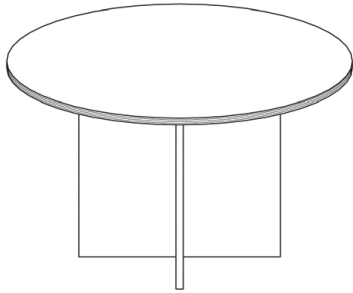

4 Drawer Lateral File

Product Code	D	W	H
L36DR4	22.5"	34.5"	54"

Round Meeting Tables

Product Code	D	W	H
RT36	36"	36"	29"
RT42	42"	42"	29"
RT48	48"	48"	29"

Racetrack Conference Table

Product Code	D	W	H
CT71	35.75"	71"	29"
CT96	42"	96"	29"